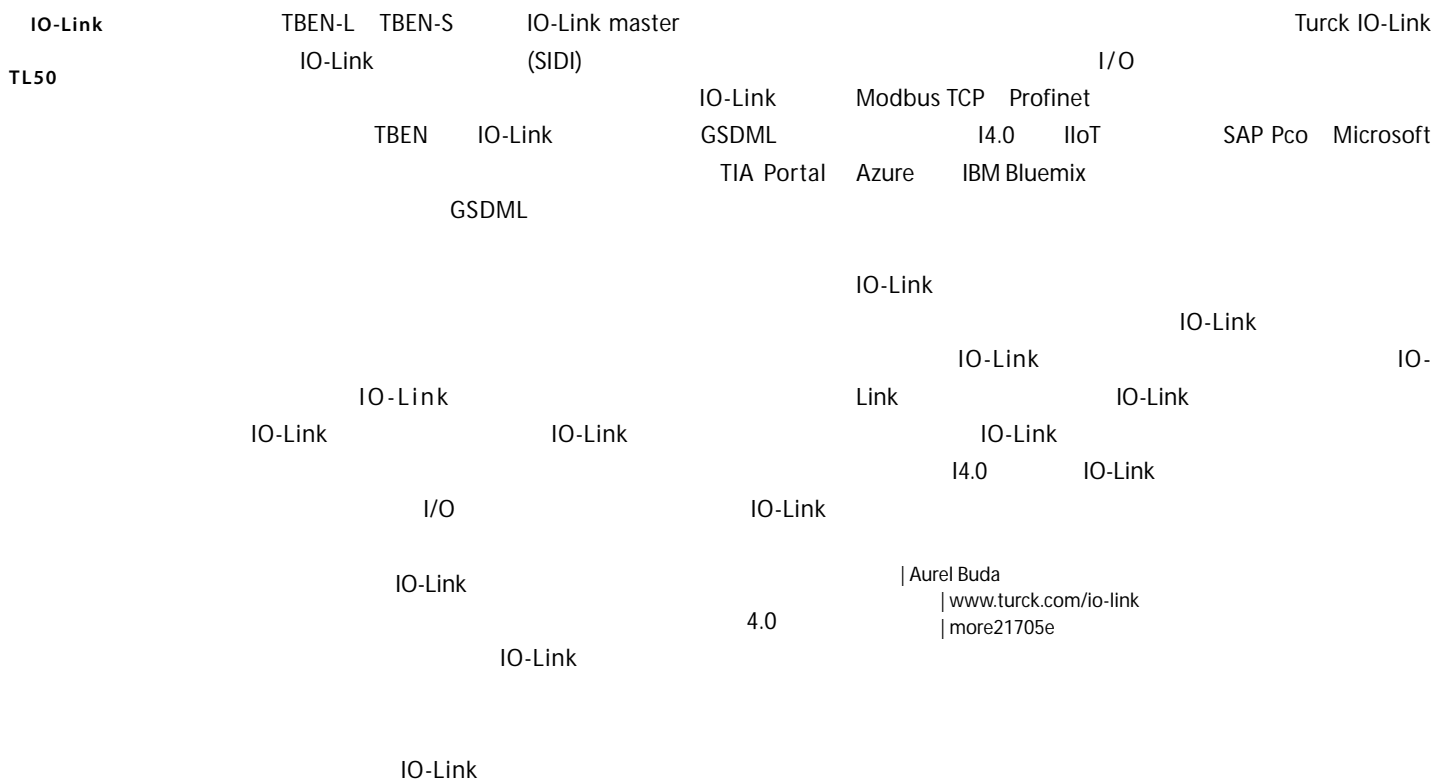

IO-LINK

| Aurel Buda
 | www.turck.com/io-link
 | more21705e

SIDI Simple IO-Link Device Integration IO-Link TBEN-IO-Link master