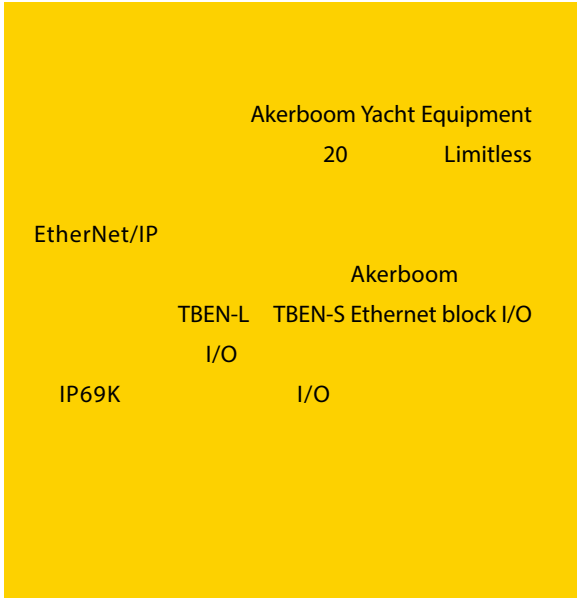

2

Limitless
IP69K TBEN block I/O /
PLC Ethernet/IP

97
1997 Limitless
Lürssen

24

Limitless

Limitless

Feadship

Akerboom Yacht Equipment

Feadship

EtherNet/IP

O	Akerboom	EtherNet/IP	I/
---	----------	-------------	----

	Akerboom	Ed Groen in 't Woud
		"

	EtherNet/IP	Allen-Bradley
--	-------------	---------------

100

Akerboom Yacht Equipment

20 Limitless

EtherNet/IP

Akerboom

TBEN-L	TBEN-S Ethernet block I/O
I/O	

IP69K

I/O

TBEN-L-16DOP block I/O 16

block I/O IP69K

Ed Groen in 't Woud
I/O

TBEN I/O

" I/O

EtherNet/IP

I/O " Groen in 't Ed Groen in 't Woud

Woud "

Groen in 't Woud

TBEN-L

IP69K I/O